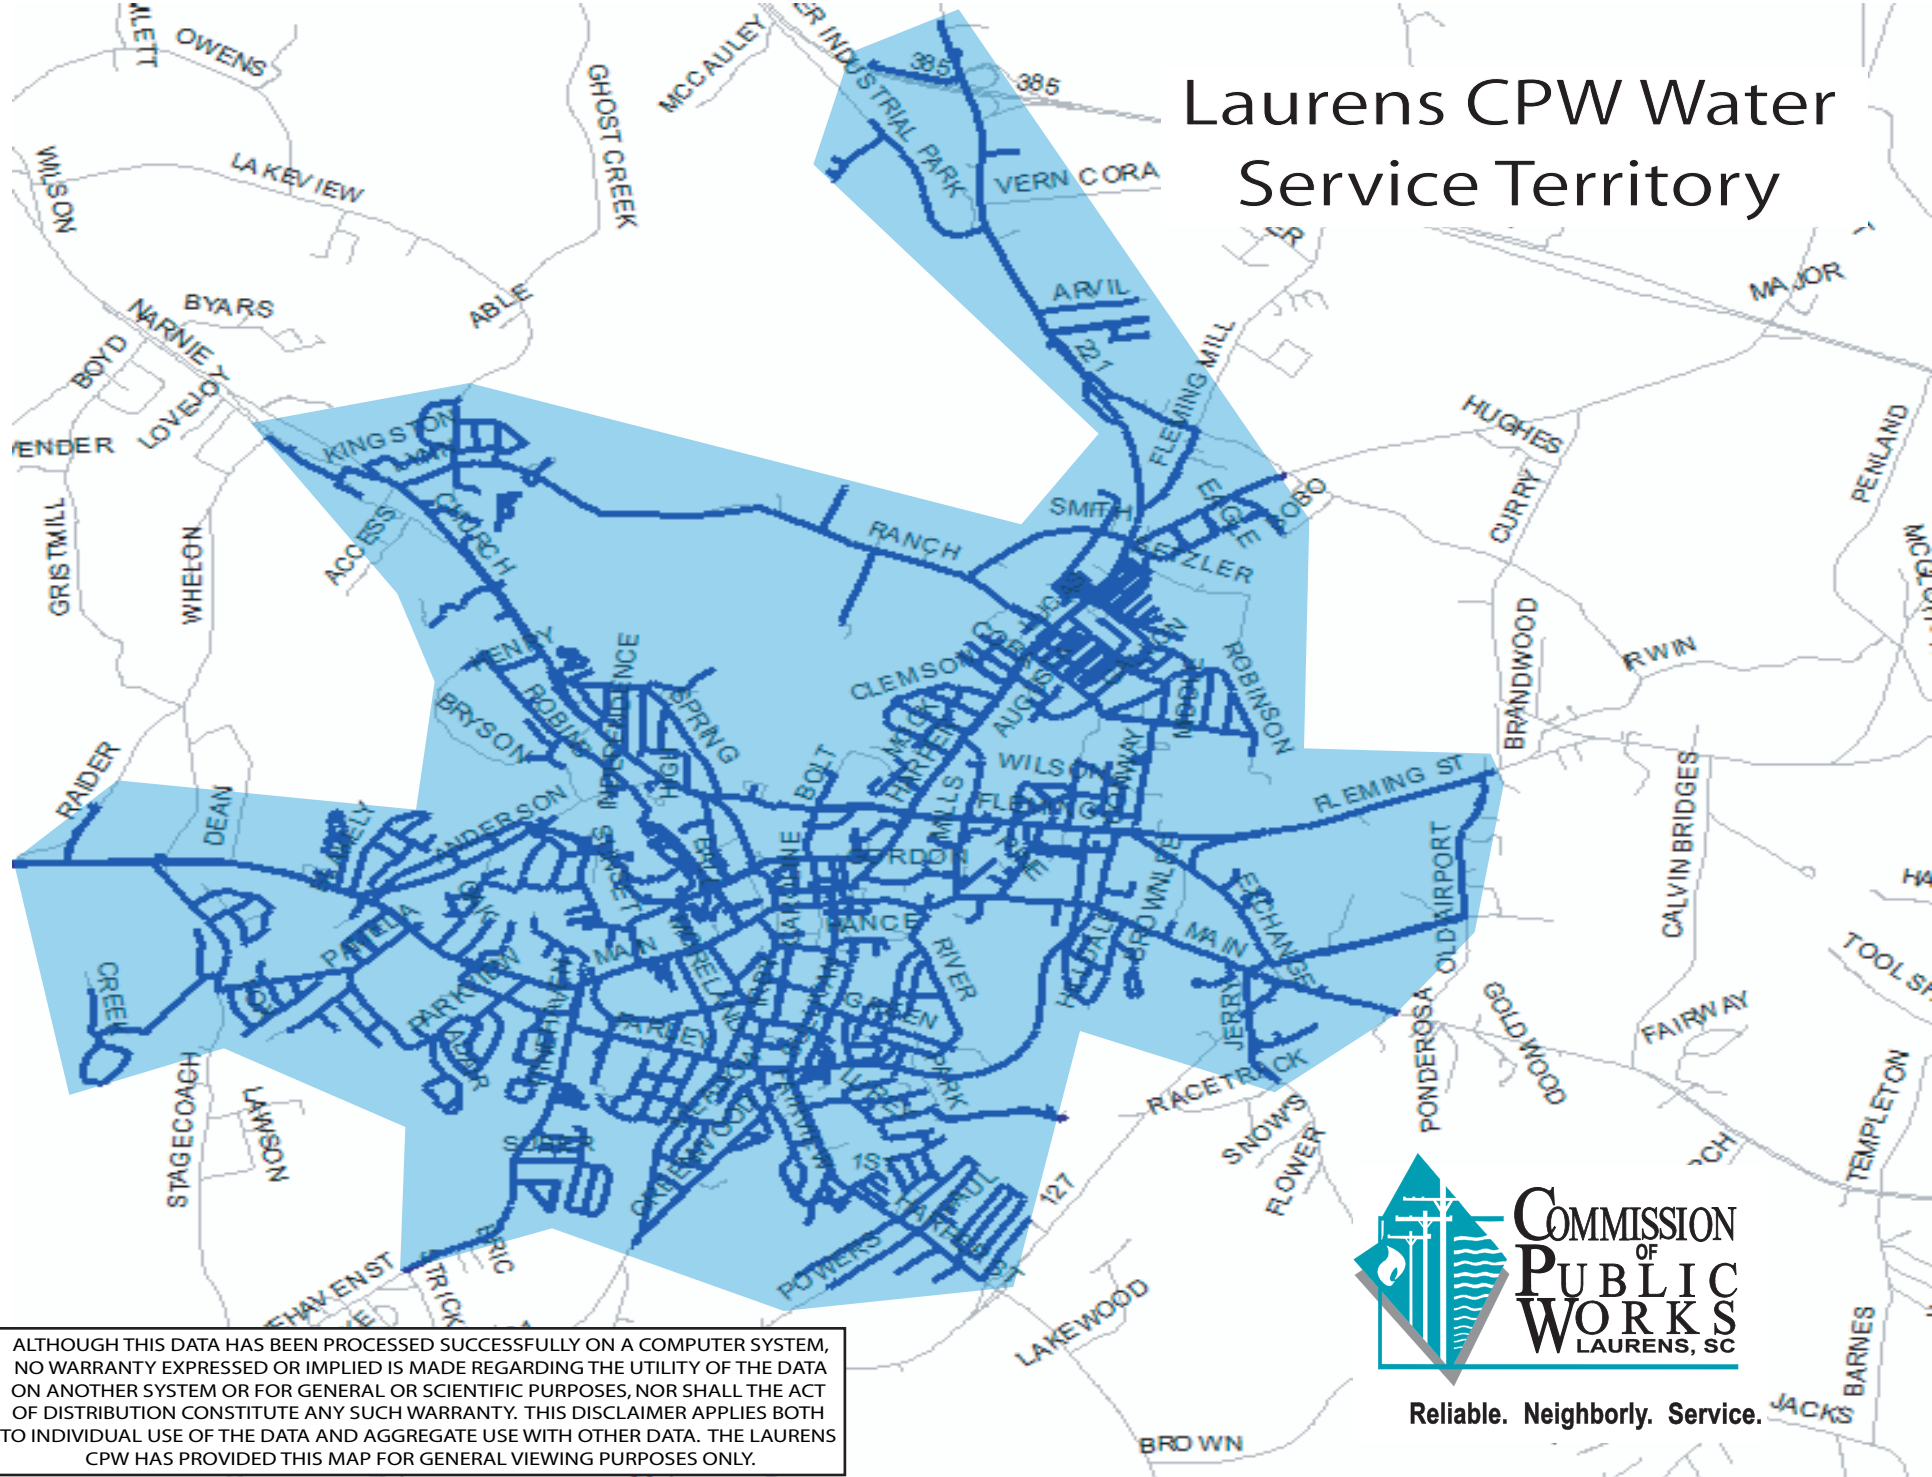

Laurens CPW Water Service Territory

ALTHOUGH THIS DATA HAS BEEN PROCESSED SUCCESSFULLY ON A COMPUTER SYSTEM, NO WARRANTY EXPRESSED OR IMPLIED IS MADE REGARDING THE UTILITY OF THE DATA ON ANOTHER SYSTEM OR FOR GENERAL OR SCIENTIFIC PURPOSES, NOR SHALL THE ACT OF DISTRIBUTION CONSTITUTE ANY SUCH WARRANTY. THIS DISCLAIMER APPLIES BOTH TO INDIVIDUAL USE OF THE DATA AND AGGREGATE USE WITH OTHER DATA. THE LAURENS CPW HAS PROVIDED THIS MAP FOR GENERAL VIEWING PURPOSES ONLY.

Reliable. Neighborly. Service.