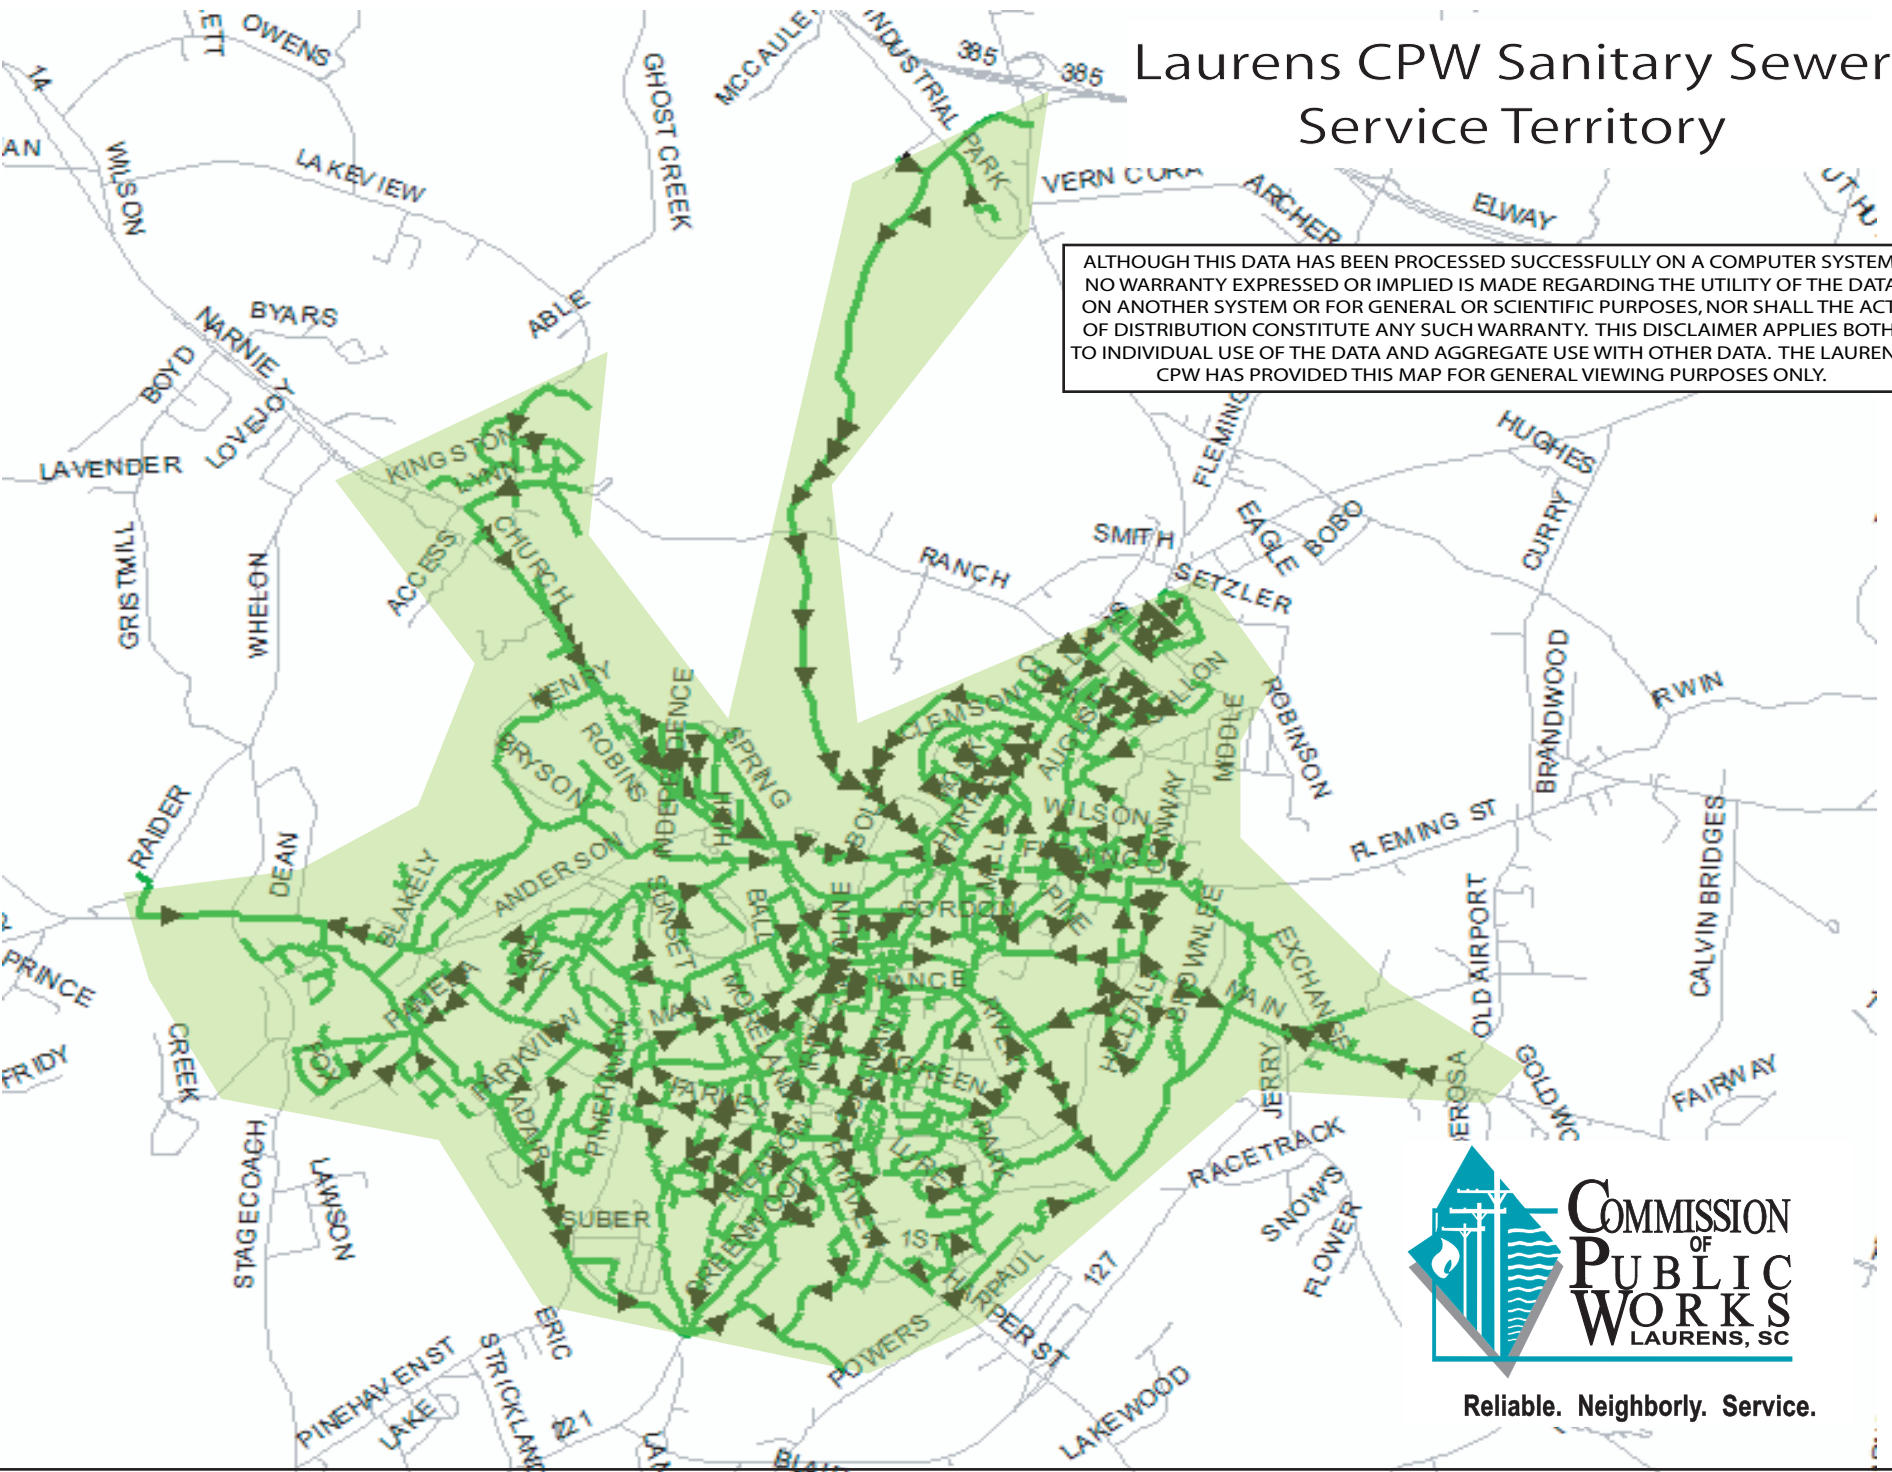

# Laurens CPW Sanitary Sewer Service Territory

ALTHOUGH THIS DATA HAS BEEN PROCESSED SUCCESSFULLY ON A COMPUTER SYSTEM, NO WARRANTY EXPRESSED OR IMPLIED IS MADE REGARDING THE UTILITY OF THE DATA ON ANOTHER SYSTEM OR FOR GENERAL OR SCIENTIFIC PURPOSES, NOR SHALL THE ACT OF DISTRIBUTION CONSTITUTE ANY SUCH WARRANTY. THIS DISCLAIMER APPLIES BOTH TO INDIVIDUAL USE OF THE DATA AND AGGREGATE USE WITH OTHER DATA. THE LAURENS CPW HAS PROVIDED THIS MAP FOR GENERAL VIEWING PURPOSES ONLY.

Reliable. Neighborly. Service.