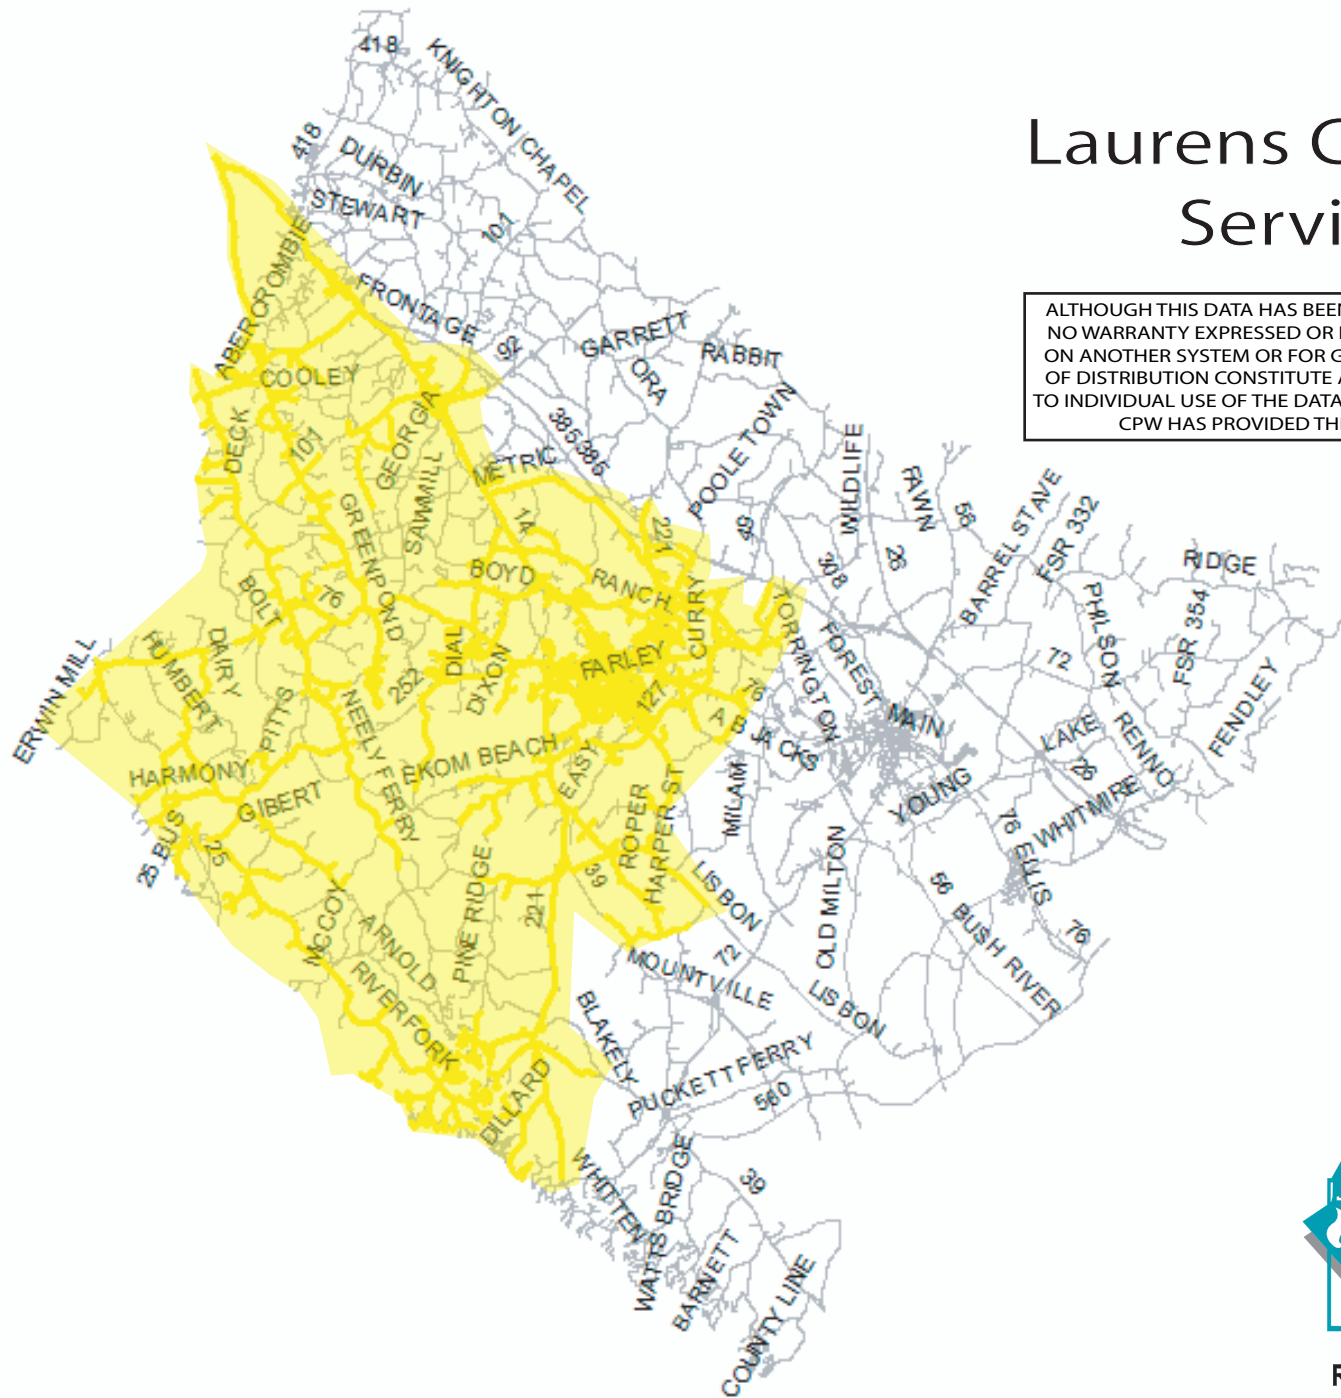

Laurens CPW Natural Gas Service Territory

ALTHOUGH THIS DATA HAS BEEN PROCESSED SUCCESSFULLY ON A COMPUTER SYSTEM, NO WARRANTY EXPRESSED OR IMPLIED IS MADE REGARDING THE UTILITY OF THE DATA ON ANOTHER SYSTEM OR FOR GENERAL OR SCIENTIFIC PURPOSES, NOR SHALL THE ACT OF DISTRIBUTION CONSTITUTE ANY SUCH WARRANTY. THIS DISCLAIMER APPLIES BOTH TO INDIVIDUAL USE OF THE DATA AND AGGREGATE USE WITH OTHER DATA. THE LAURENS CPW HAS PROVIDED THIS MAP FOR GENERAL VIEWING PURPOSES ONLY.

Reliable. Neighborly. Service.